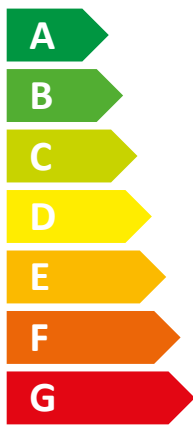

ENERG

енергия · ενέργεια

E-tech S 380

D

E

30 dB

29
kW

Icon showing a clock and a stack of coins with an arrow pointing down, symbolizing energy savings.