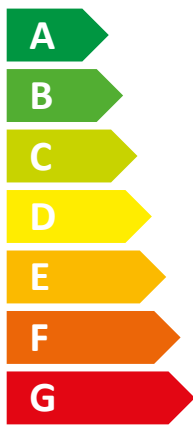

ENERG

енергия · ενεργεια

Prestige 32 Excellence

A

B

58 dB

31
kW

Icon representing energy saving, showing a clock and a stack of coins with an arrow pointing down.