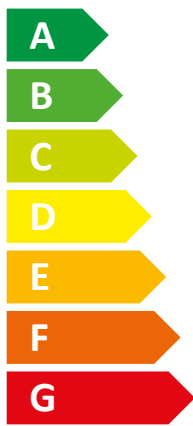

ENERG

енергия · ενέργεια

Prestige 32 Excellence LG

A

B

58 dB

31
kW

Icon representing energy saving, showing a clock and a stack of coins with an arrow pointing down.